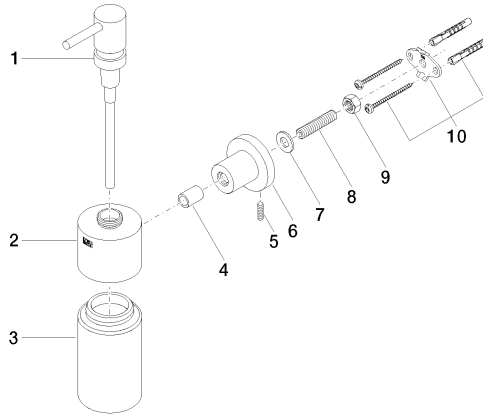

83 435 892

- bottle made of crystal glass, matt
- width 60mm
- height 200 mm
- rosette Ø 55 mm
- 250 ml bottle
- 144mm projection

	Chrome	83 435 892-00
	Brushed Platinum	83 435 892-06
	Platinum	83 435 892-08
	Dark Chrome	83 435 892-19
	Brushed Durabronze (23kt Gold)	83 435 892-28
	Matte Black	83 435 892-33
	Brushed Champagne (22kt Gold)	83 435 892-46
	Champagne (22kt Gold)	83 435 892-47
	Brushed Chrome	83 435 892-93
	Brushed Dark Platinum	83 435 892-99

83 435 892

mm [inches]

83 435 892

Parts for other finishes can be found here: Brushed Platinum

Spare parts list

No.	Item Number	Name	Quantity used	Delivery time
1	90 10 10 535 00-00	dispenser	1	10
2	90 10 10 529 00-00	base	1	10
3	90 90 04 001 00 82	glass	1	2
4	08 17 20 624-00	holder	1	10
5	04 31 11 113 00 90	pin	1	2
6	08 17 89 505-00	holder	1	10
7	09 30 11 046 90	disc	1	2
8	08 18 50 586 90	screw	1	2
9	09 23 10 026 90	nut	1	2
10	05 17 20 739 00 90	fixing set	1	2